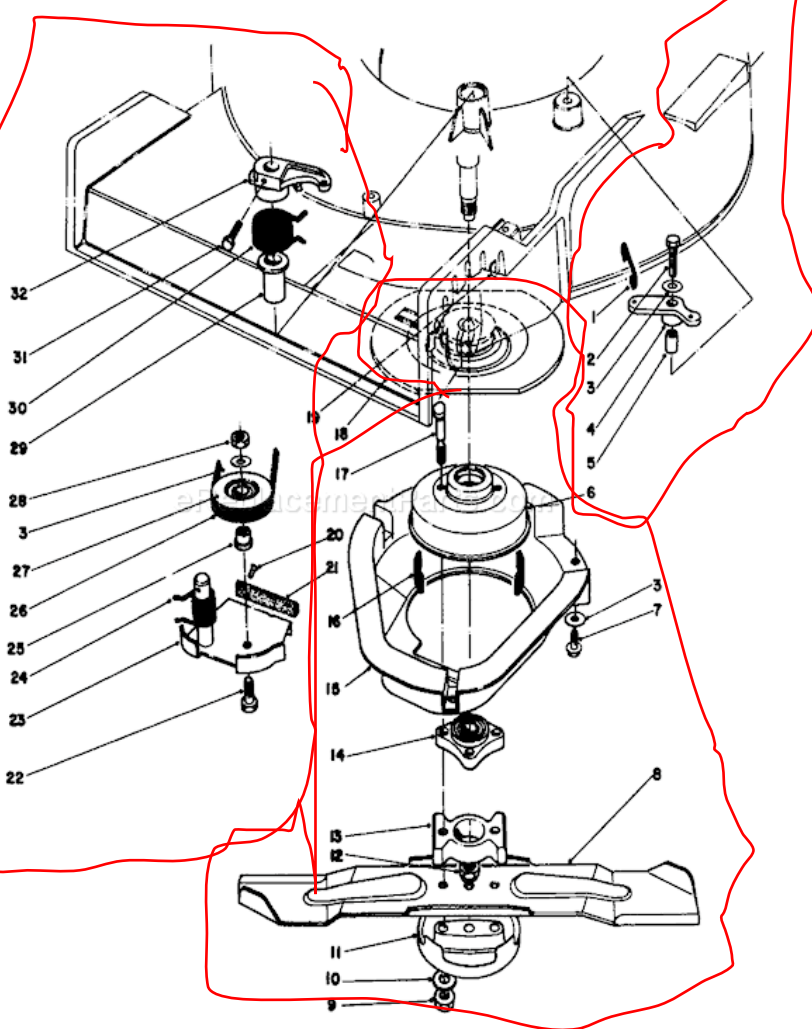

Blade Brake Clutch Assembly

Next»